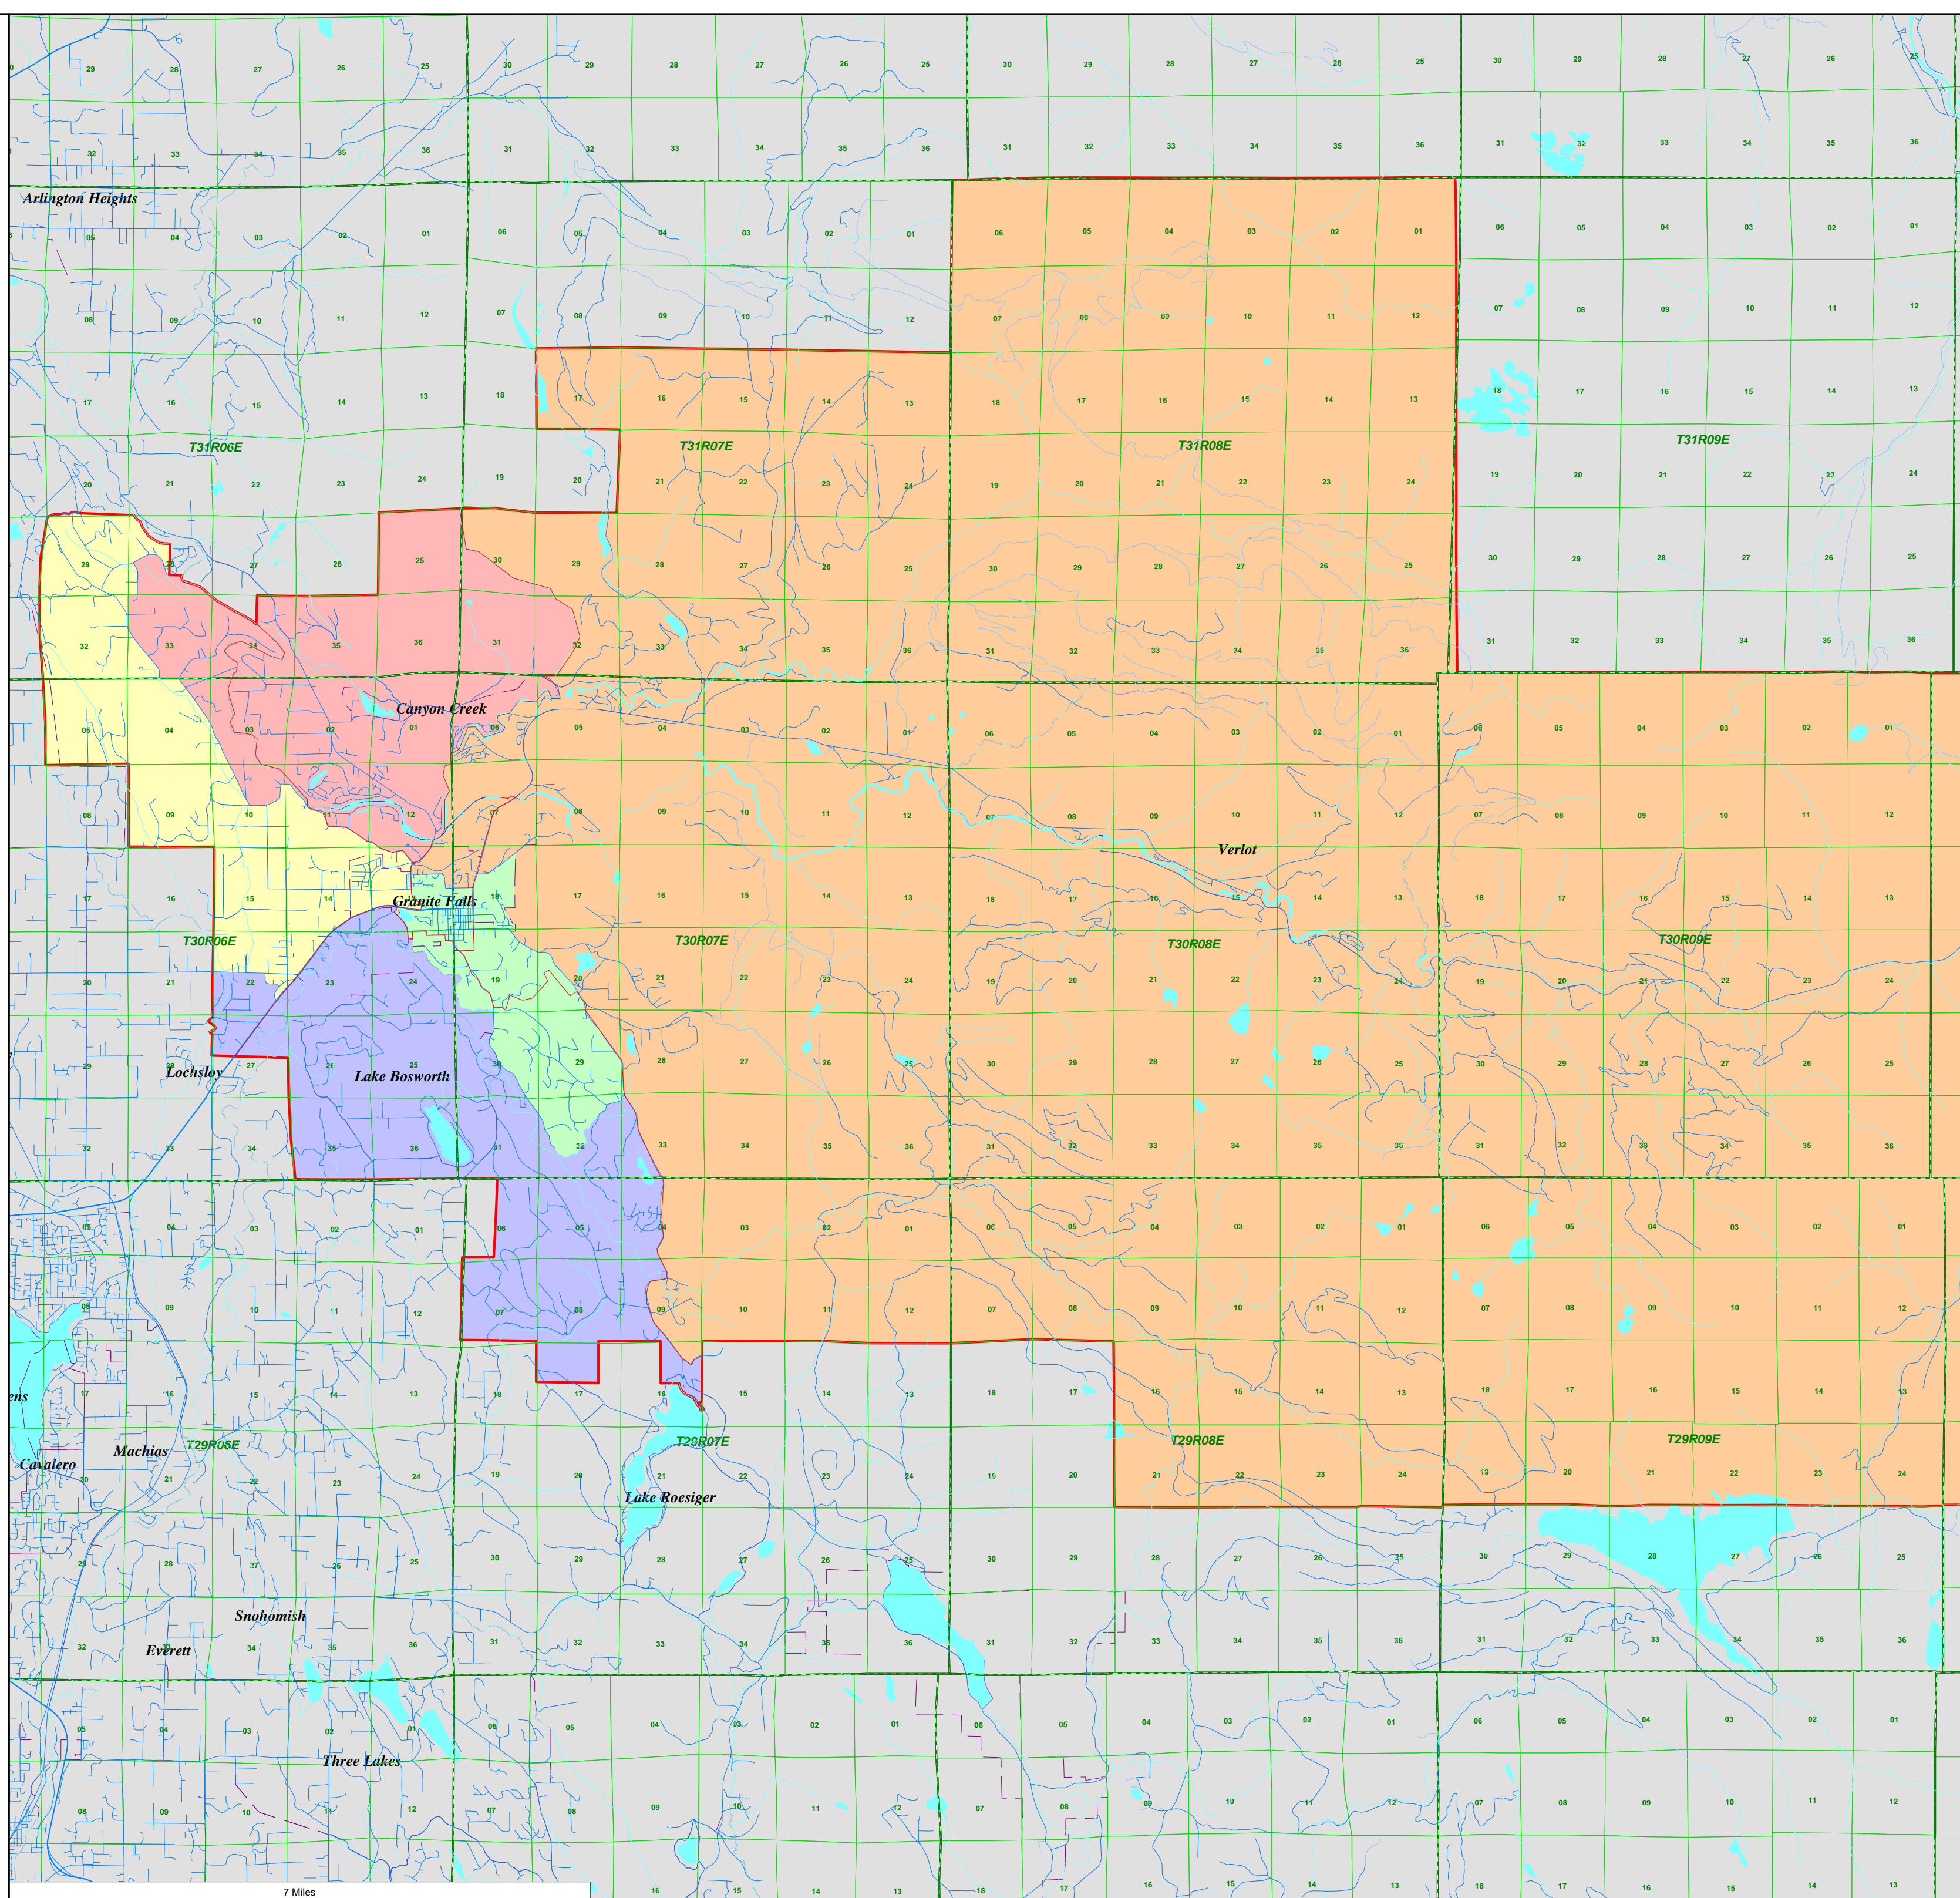

Granite Falls School District

Summary of Population by Race and Hispanic Origin

District Number	Total Population	Total Population by Race								Two or More Races	Hispanic Origin (of any race)
		Single Race									
		Total	White	Black African American	American Indian and Alaska Native	Asian	Native Hawaiian and Other Pacific Islander	Other Race	Total		
1st	3,187	2,879	2,623	36	34	92	4	90	308	222	
2nd	3,202	2,874	2,621	30	30	59	5	129	328	266	
3rd	3,243	2,957	2,747	13	58	39	21	79	286	192	
4th	3,152	2,882	2,686	18	31	41	8	98	270	199	
5th	3,221	2,953	2,736	9	39	51	11	107	268	241	
Totals.....	<u>16,005</u>	<u>14,545</u>	<u>13,413</u>	<u>106</u>	<u>192</u>	<u>282</u>	<u>49</u>	<u>503</u>	<u>1,460</u>	<u>1,120</u>	

- 1st District
- 2nd District
- 3rd District
- 4th District
- 5th District

City Limits

District Outline

Sectional Centers

Townships

- 1st District
- 2nd District
- 3rd District
- 4th District
- 5th District

City Limits

District Outline

Sectional Centers

Townships

2 Miles

- 1st District
- 2nd District
- 3rd District
- 4th District
- 5th District

City Limits

District Outline

- 1st District
- 2nd District
- 3rd District
- 4th District

City Limits

District Outline

Sectional Centers

Townships

2 Miles

- 1st District
- 2nd District
- 3rd District
- 4th District
- 5th District

City Limits