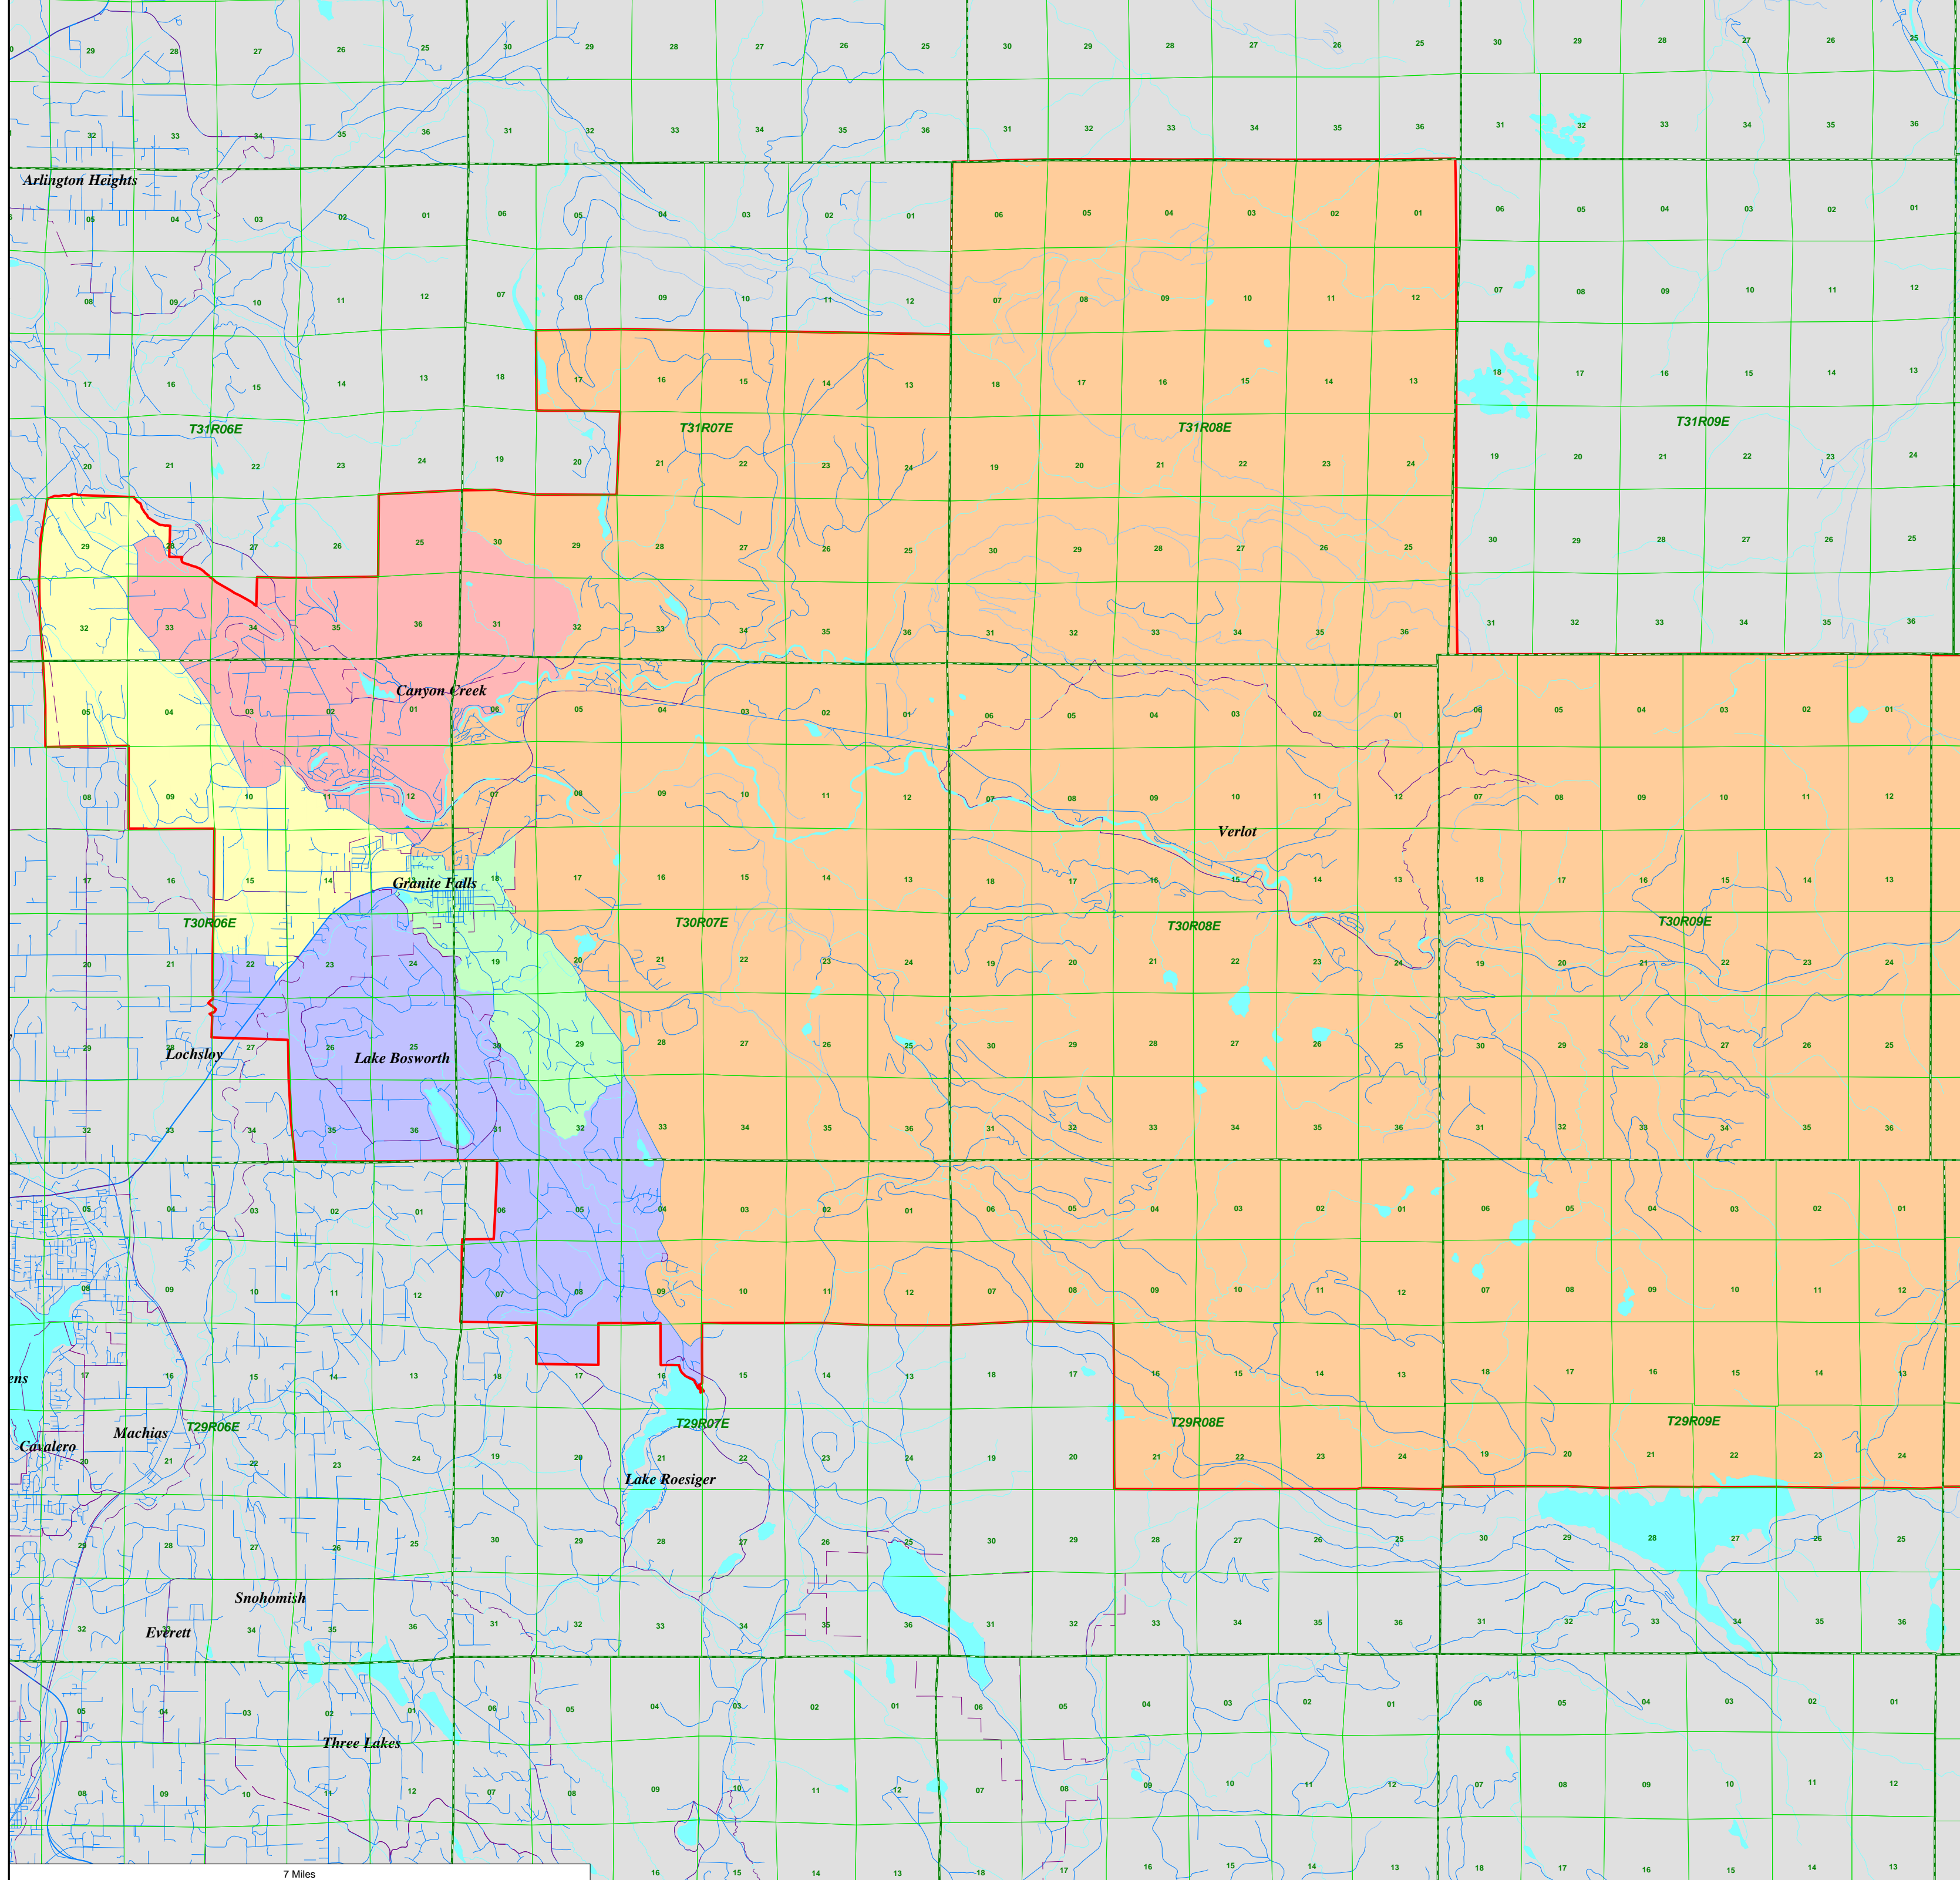

- 1st District
- 2nd District
- 3rd District
- 4th District
- 5th District

City Limits

District Outline

Sectional Centers

Townships

Granite Falls School District District Summary Report

Director District Number	Ideal Population	Total Population	Deviation from Ideal	% Deviation from Ideal	White Population	Hispanic Origin (of any race)	Non White & Mixed
1st	3,201	3,187	-14	-0.44	2,623	222	564
2nd	3,201	3,202	1	0.03	2,621	266	581
3rd	3,201	3,243	42	1.31	2,747	192	496
4th	3,201	3,152	-49	-1.53	2,686	199	466
5th	3,201	3,221	20	0.62	2,736	241	485
Totals.....		<u>16,005</u>	<u>0</u>		<u>13,413</u>	<u>1,120</u>	<u>2,592</u>

- 1st District
- 2nd District
- 3rd District
- 4th District
- 5th District

City Limits

District Outline

Sectional Centers

Townships

- 1st District
- 2nd District
- 3rd District
- 4th District
- 5th District

City Limits

District Outline

Sectional Centers

Townships

2 Miles

- 1st District
- 2nd District
- 3rd District
- 4th District
- 5th District

City Limits

District Outline

- 1st District
- 2nd District
- 3rd District
- 4th District

City Limits

District Outline

Sectional Centers

Townships

2 Miles

- 1st District
- 2nd District
- 3rd District
- 4th District
- 5th District

City Limits