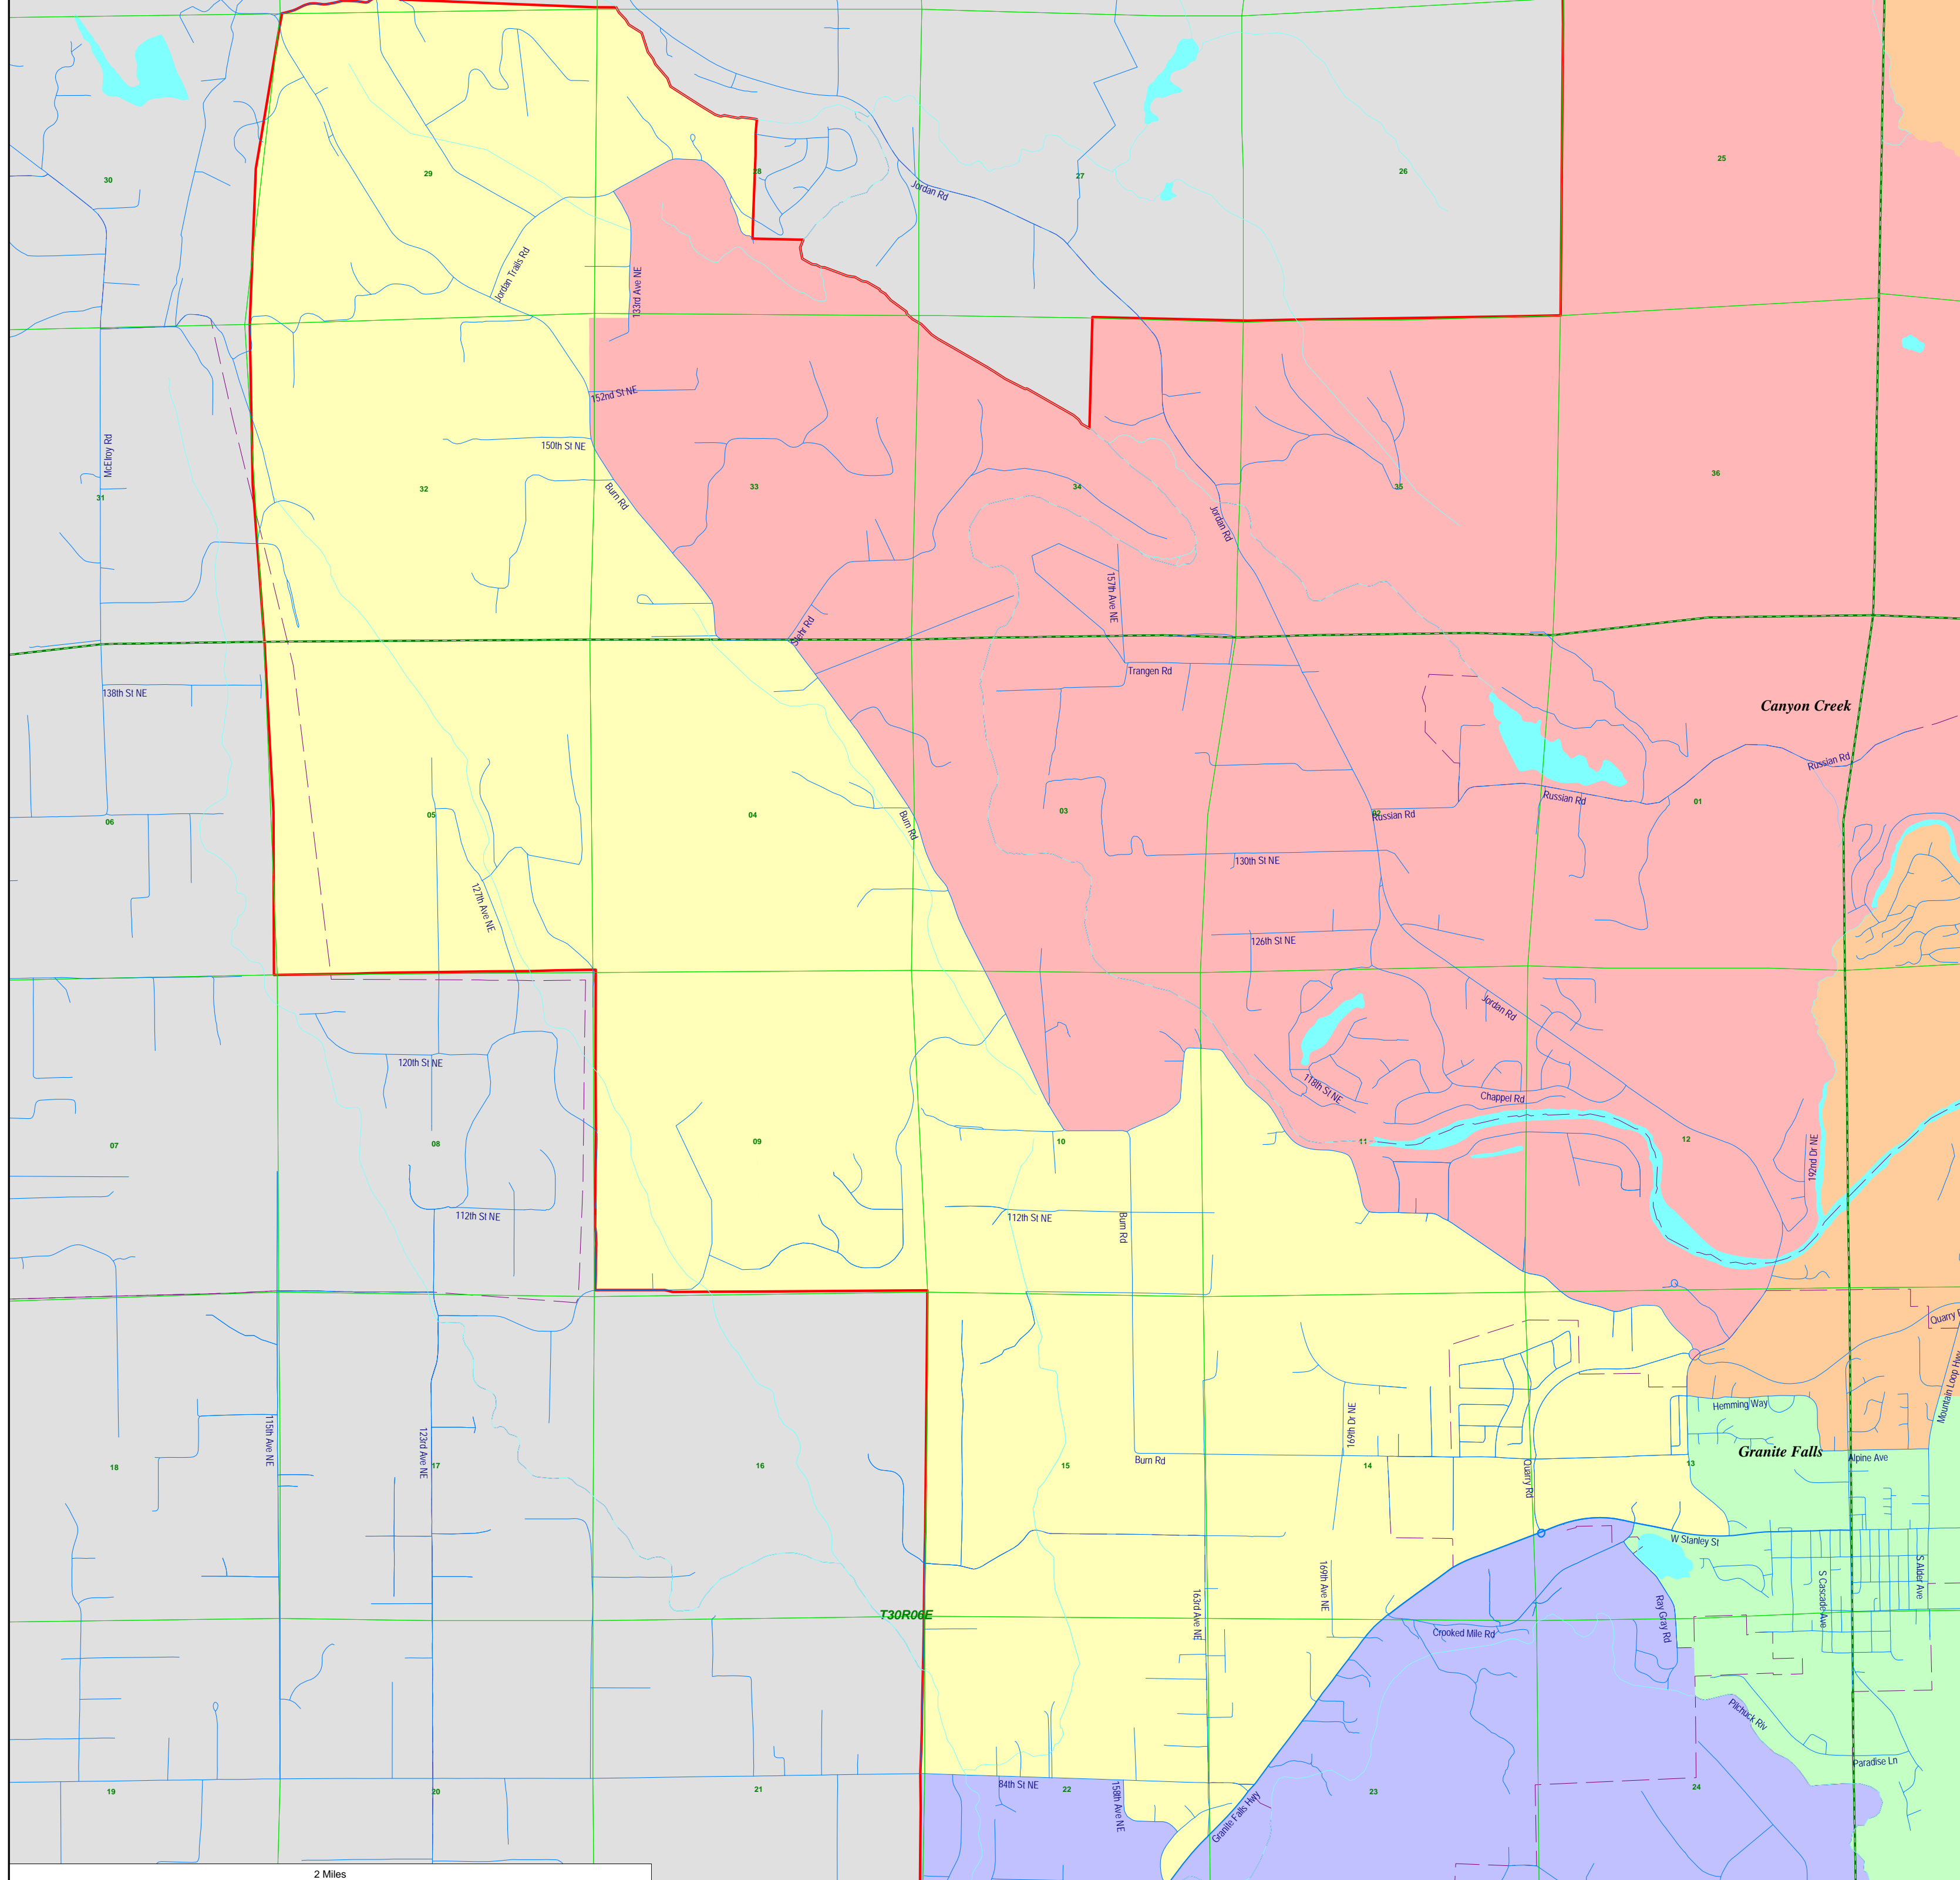

Granite Falls School District

Summary of Population by Race and Hispanic Origin

District Number	Total Population	Total Population by Race								Two or More Races	Hispanic Origin (of any race)
		Single Race									
		Total	White	Black African American	American Indian and Alaska Native	Asian	Native Hawaiian and Other Pacific Islander	Other Race	Total		
1st	3,187	2,879	2,623	36	34	92	4	90	308	222	
2nd	3,202	2,874	2,621	30	30	59	5	129	328	266	
3rd	3,243	2,957	2,747	13	58	39	21	79	286	192	
4th	3,152	2,882	2,686	18	31	41	8	98	270	199	
5th	3,221	2,953	2,736	9	39	51	11	107	268	241	
Totals.....	<u>16,005</u>	<u>14,545</u>	<u>13,413</u>	<u>106</u>	<u>192</u>	<u>282</u>	<u>49</u>	<u>503</u>	<u>1,460</u>	<u>1,120</u>	

- 1st District
- 2nd District
- 3rd District
- 4th District
- 5th District

City Limits

District Outline

Sectional Centers

Townships

- 1st District
- 2nd District
- 3rd District
- 4th District
- 5th District

City Limits

District Outline

Sectional Centers

Townships

2 Miles

- 1st District
- 2nd District
- 3rd District
- 4th District
- 5th District

City Limits

District Outline

- 1st District
- 2nd District
- 3rd District
- 4th District

City Limits

District Outline

Sectional Centers

Townships

2 Miles

- 1st District
- 2nd District
- 3rd District
- 4th District
- 5th District

City Limits